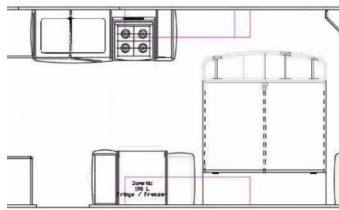

## \$101,990 INCL. ORC

📍 36G Macdonald St, Mt Maunganui

☎ 0800 288 860

☎ A/H Wendy 0274 971 864

<b>Stock #:</b>	3646
<b>Year:</b>	2018
<b>Make:</b>	Southern Star
<b>Model:</b>	Titan 680
<b>Length:</b>	680 <sub>m</sub>
<b>Transmission:</b>	n/a
<b>Vehicle body:</b>	Caravan Over 24ft
<b>Overall Length incl hitch:</b>	8.5 m
<b>Length:</b>	6.80 m
<b>Brakes:</b>	Electric 4 wheel
<b>Berth:</b>	4
<b>Heating:</b>	Gas
<b>Power:</b>	Gas/12v/240v - 150w Solar Panel
<b>Water:</b>	Gas/240v - 172L Fresh & Grey tanks, Bench filter tap, Self containment
<b>Cooking:</b>	4 Gas Hobs/Grill/Oven, 240v Microwave, 12v Rangehood
<b>Kitchen:</b>	3way 190L Fridge/Freezer, Pull-out pantry, Pull-out bench, Freestanding Table
<b>Bathroom:</b>	Separate Shower, Cassette Toilet, Vanity, 240v Heated towel rail and Washing machine
<b>Bedroom:</b>	Queen Island bed (extendable), Lounge converts to Double bed
<b>Entertainment:</b>	Pioneer touch screen system
<b>Television:</b>	24 plus 19 TVs with DVD and Freeview, Automatic Satellite Dish
<b>Safety:</b>	Alko ESC Electronic Stability Control
<b>Lockers:</b>	Slide-out 2 x 9kg Gas bottles in large front locker Cvana Pull-out Awning, Fold-down Picnic Table, 240v Socket, Hot/Cold Shower hose, BBQ bayonet, Stone guard, Electric step, Rear bumper bar, Spare wheel