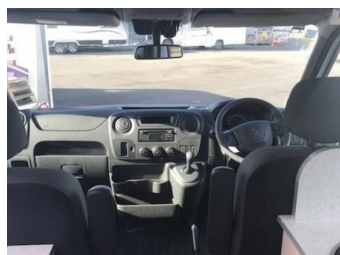

## \$79,990 INCL. ORC

36G Macdonald St, Mt Maunganui

0800 288 860

A/H Wendy 0274 971 864

<b>Stock #:</b>	3733K
<b>Year:</b>	2018
<b>Make:</b>	Kea
<b>Model:</b>	Foxtrot R620
<b>Length:</b>	620 <sub>m</sub>
<b>Height:</b>	265 <sub>m</sub>
<b>Transmission:</b>	Automatic
<b>Fuel:</b>	Diesel
<b>Vehicle body:</b>	Motorhome 6 - 6.9 Metres
<b>Year:</b>	2018
<b>Kilometres:</b>	12459
<b>Transmission:</b>	Automatic
<b>Fuel Type:</b>	diesel
<b>Engine:</b>	Turbo
<b>Length:</b>	6.2m
<b>Power:</b>	12v/240v mains/solar power
<b>Berth:</b>	2
<b>Bedroom:</b>	Double (1.98m x 1.75m) or 2 x singles (1.98m x 0.60m)
<b>Kitchen:</b>	85L 12v Fridge
<b>Cooking:</b>	2 x Gas hobs, microwave on 240v
<b>Bathroom:</b>	Combined shower/cassette toilet, hand basin
<b>Entertainment:</b>	Radio, CD player, Aux input. USB
<b>Water:</b>	Fresh 76L & Grey 76L
<b>Heating:</b>	Diesel - Webasto
<b>Flooring:</b>	Vinyl
<b>Windows:</b>	Curtains
<b>Safety:</b>	Fire Extinguisher, smoke alarm, safe
<b>Exterior Fittings:</b>	Rear backing sensors

### Make/Model: Kea Foxtrot

The Kea foxtrot offers flexible sleeping configurations where you can choose to set up the large double bed or keep two singles if you prefer your own space. Perfect for two people, complete with shower and toilet, Self-contained. The Kea foxtrot is a great choice for an NZ road trip.